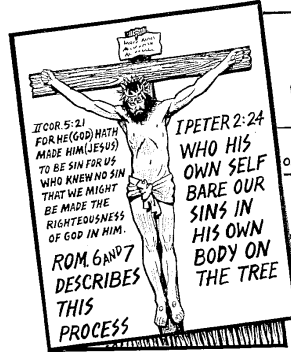

**GARDEN of EDEN**

**THIS IS WHERE ADAM AND MANKIND PICKED UP THE "SIN SPIRIT" OR "SIN NATURE"**

**THE GREAT DELUSION-  
"I CAN HANDLE MY OWN LIFE" (ADAM)**

**WHAT ADAM RECEIVED WAS THE SPIRIT OF SATAN OR SINFUL NATURE  
EPH. 2:3**

THIS IS THE STATUS OF ALL UNBELIEVERS- ADAM GOT THIS "SIN- SPIRIT" OR SINFUL NATURE IN HIM AT THE TREE OF KNOWLEDGE OF GOOD AND EVIL. IT WAS PASSED ON TO US.

THE ONLY SOLUTION FOR US IS TO BE PUT TO DEATH.- THIS IS THE ONLY WAY TO GET THIS SINFUL NATURE OUT OF US.

THIS IS THE PLACE WHERE A CHRISTIAN IS PRODUCED

GOD TOOK YOU AND I AS WE CONTAINED THE SIN NATURE - AND PUT US INTO CHRIST ON THE CROSS!

HERE ARE TWO DEAD BODIES!  
BEING DEAD, THERE IS NO SIN SPIRIT OR SINFUL NATURE IN ME ANY MORE!!